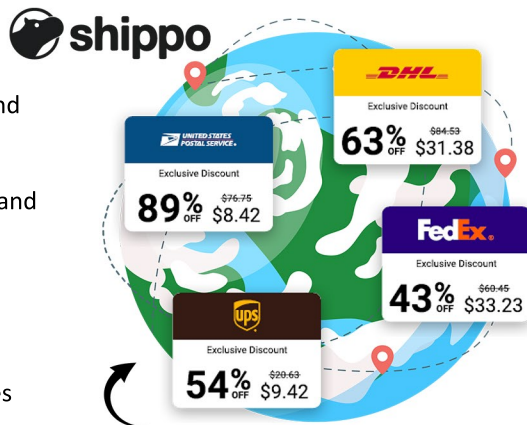

### SHOP

Use your personal accounts or leverage integraWMS and the power of address verification and rooftop accuracy to find the best rates across all common carriers.

### SHIP

integraWMS expands your options and makes shipping easier.

- Small Parcel with Multiple options and service levels
- Customs Declaration
- Insurance
- Bill of Lading
- Own Logistics with planned routes
- Customer Accounts and preferences

*The best discounts, from all major carriers, all in one place.*